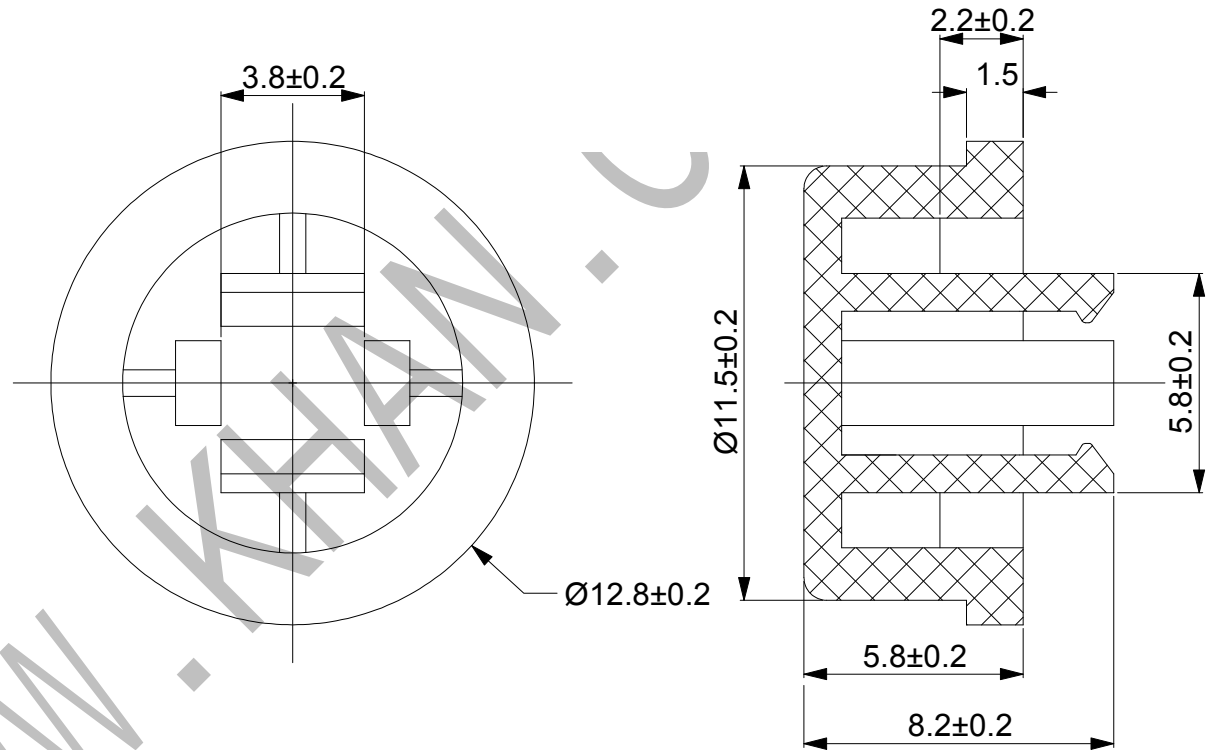

# SWITCH CAP

P/N:SC203

**Materials**    ABS

**Color**        Black, White, Yellow, Red, Grey,  
Ivory, Chrome Palting, UV Palting  
(OEM AVAILABLE)

## Packaging

Bulk Package  
Inner Package:    Plastic bag  
Outer Package:    Carton

VERSION		PROJECTION	DESIGN
KH14FE22E			DRAWN
SCALE	SIZE	 Dimensions are shown:mm(inches)	APPROVAL
5:1	A4		2014.02.20